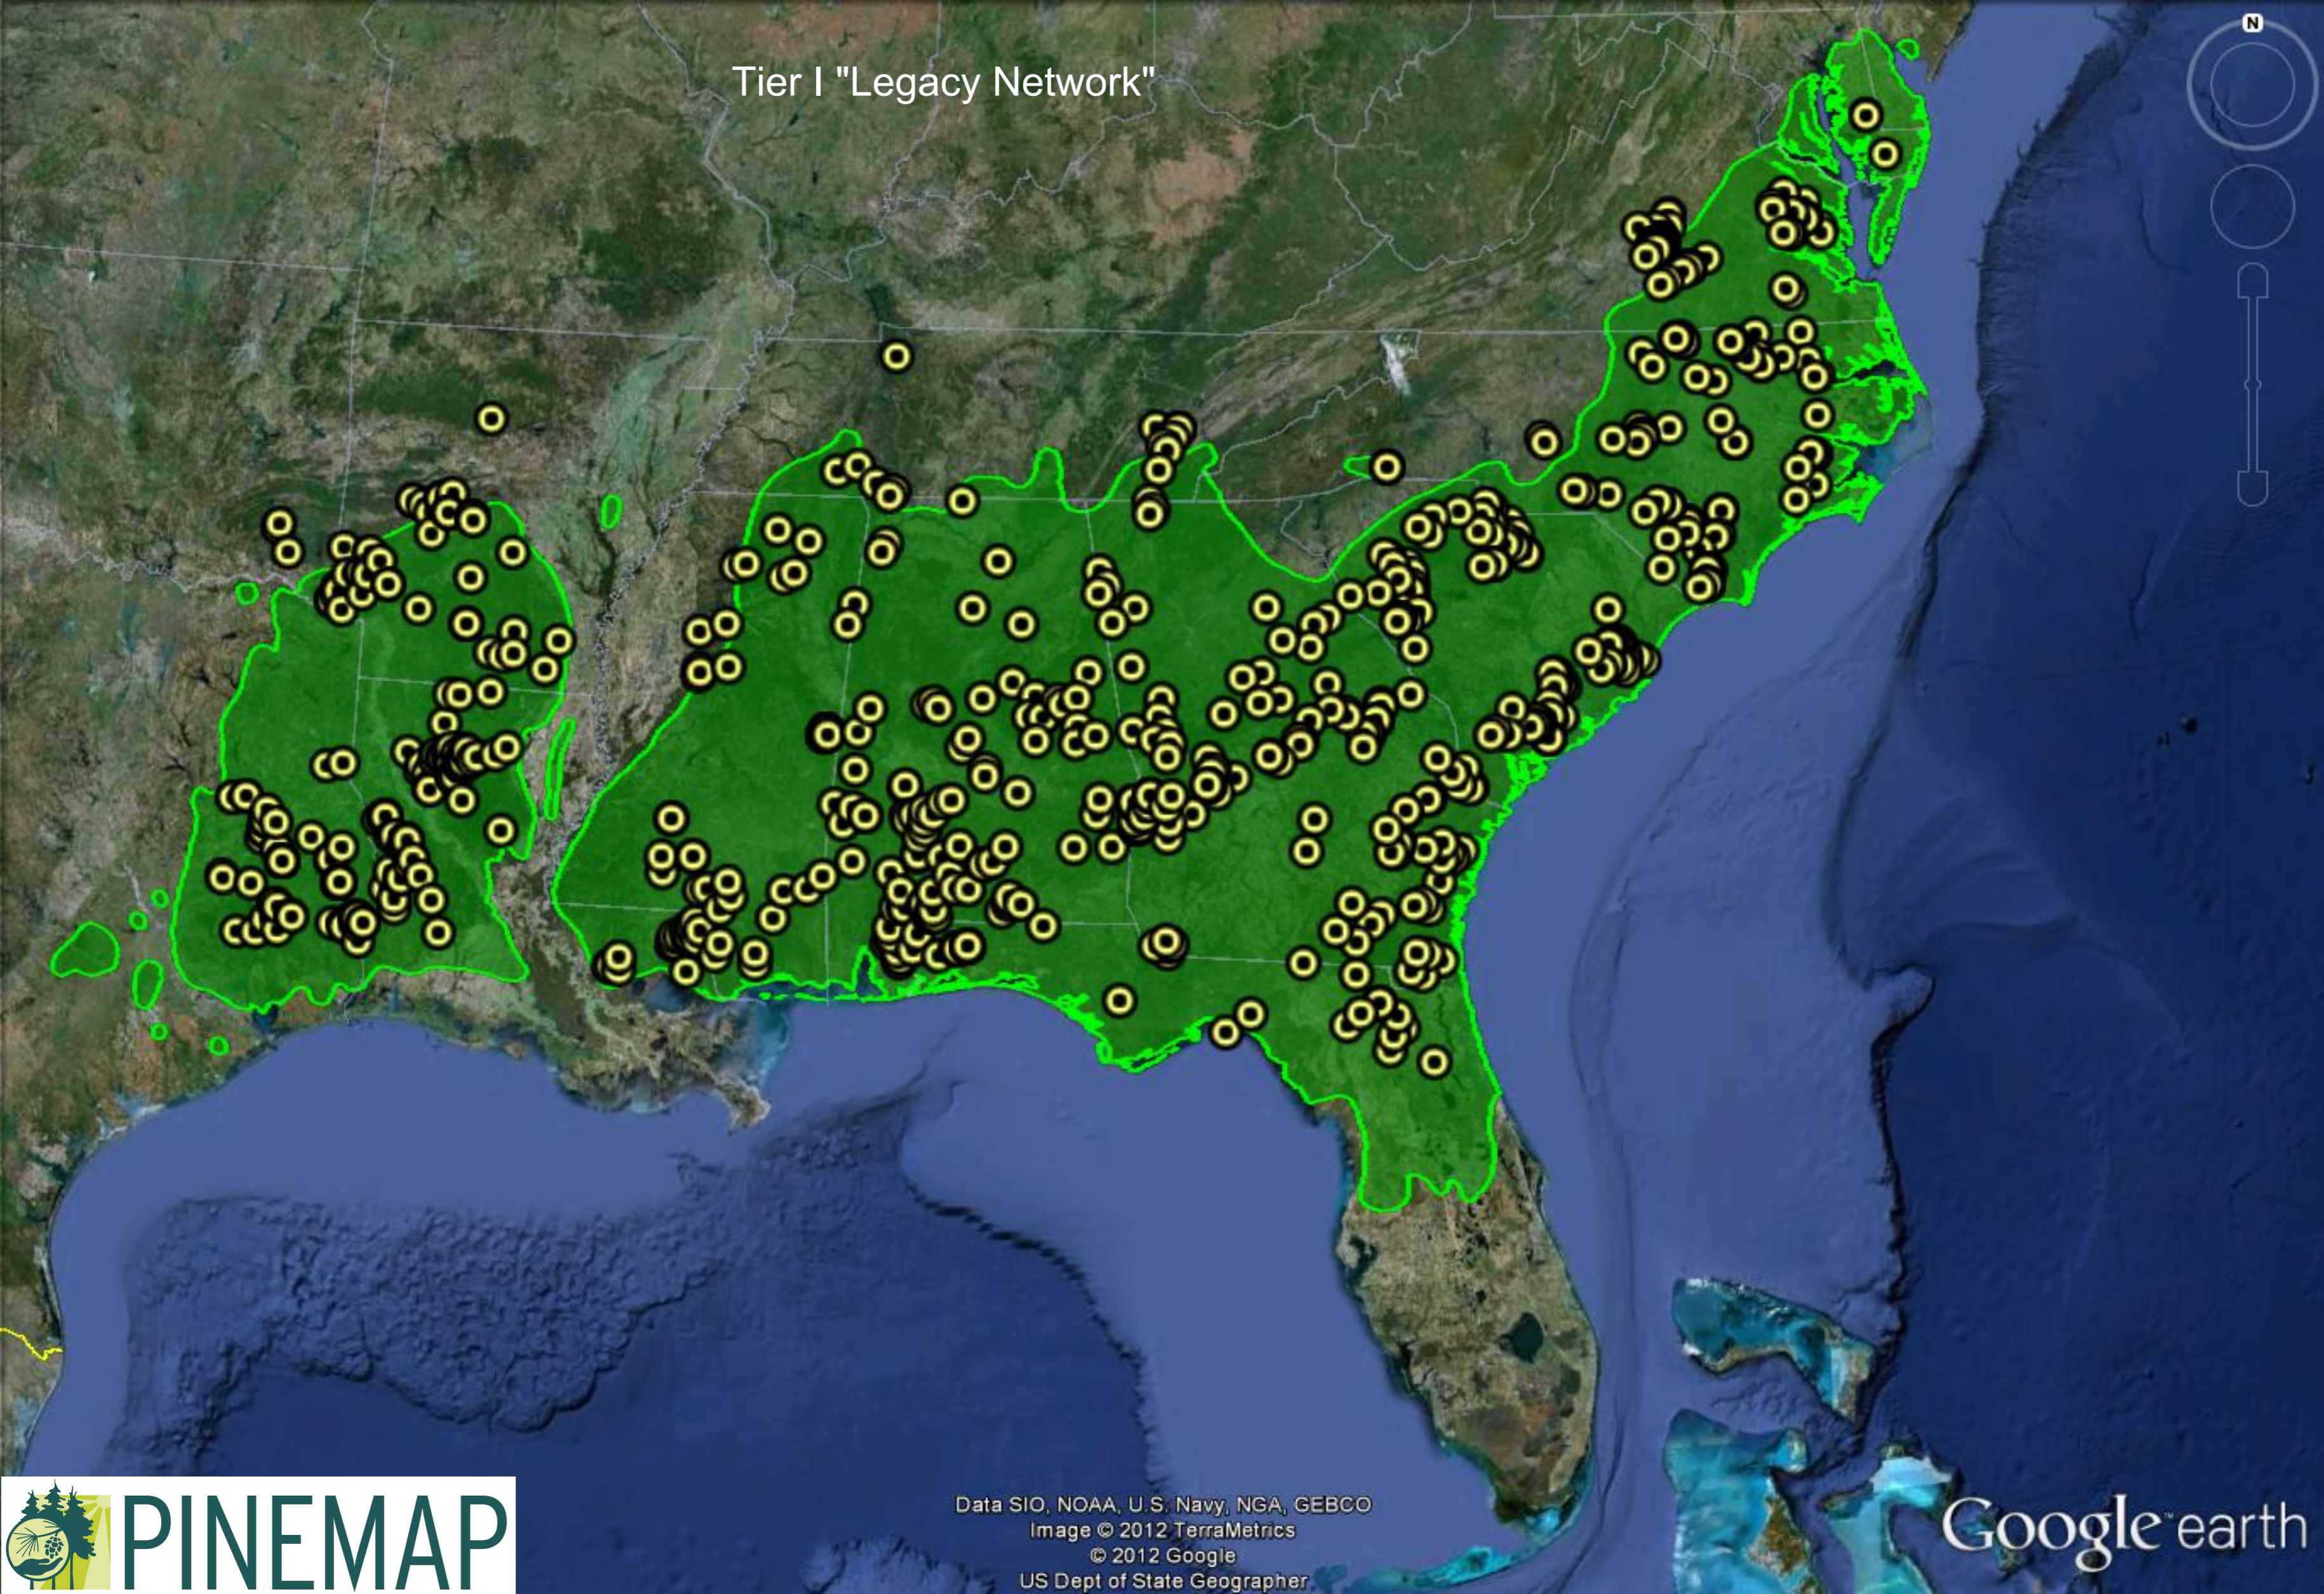

Tier I "Legacy Network"

Data SIO, NOAA, U.S. Navy, NGA, GEBCO
Image © 2012 TerraMetrics
© 2012 Google
US Dept of State Geographer

Google earth