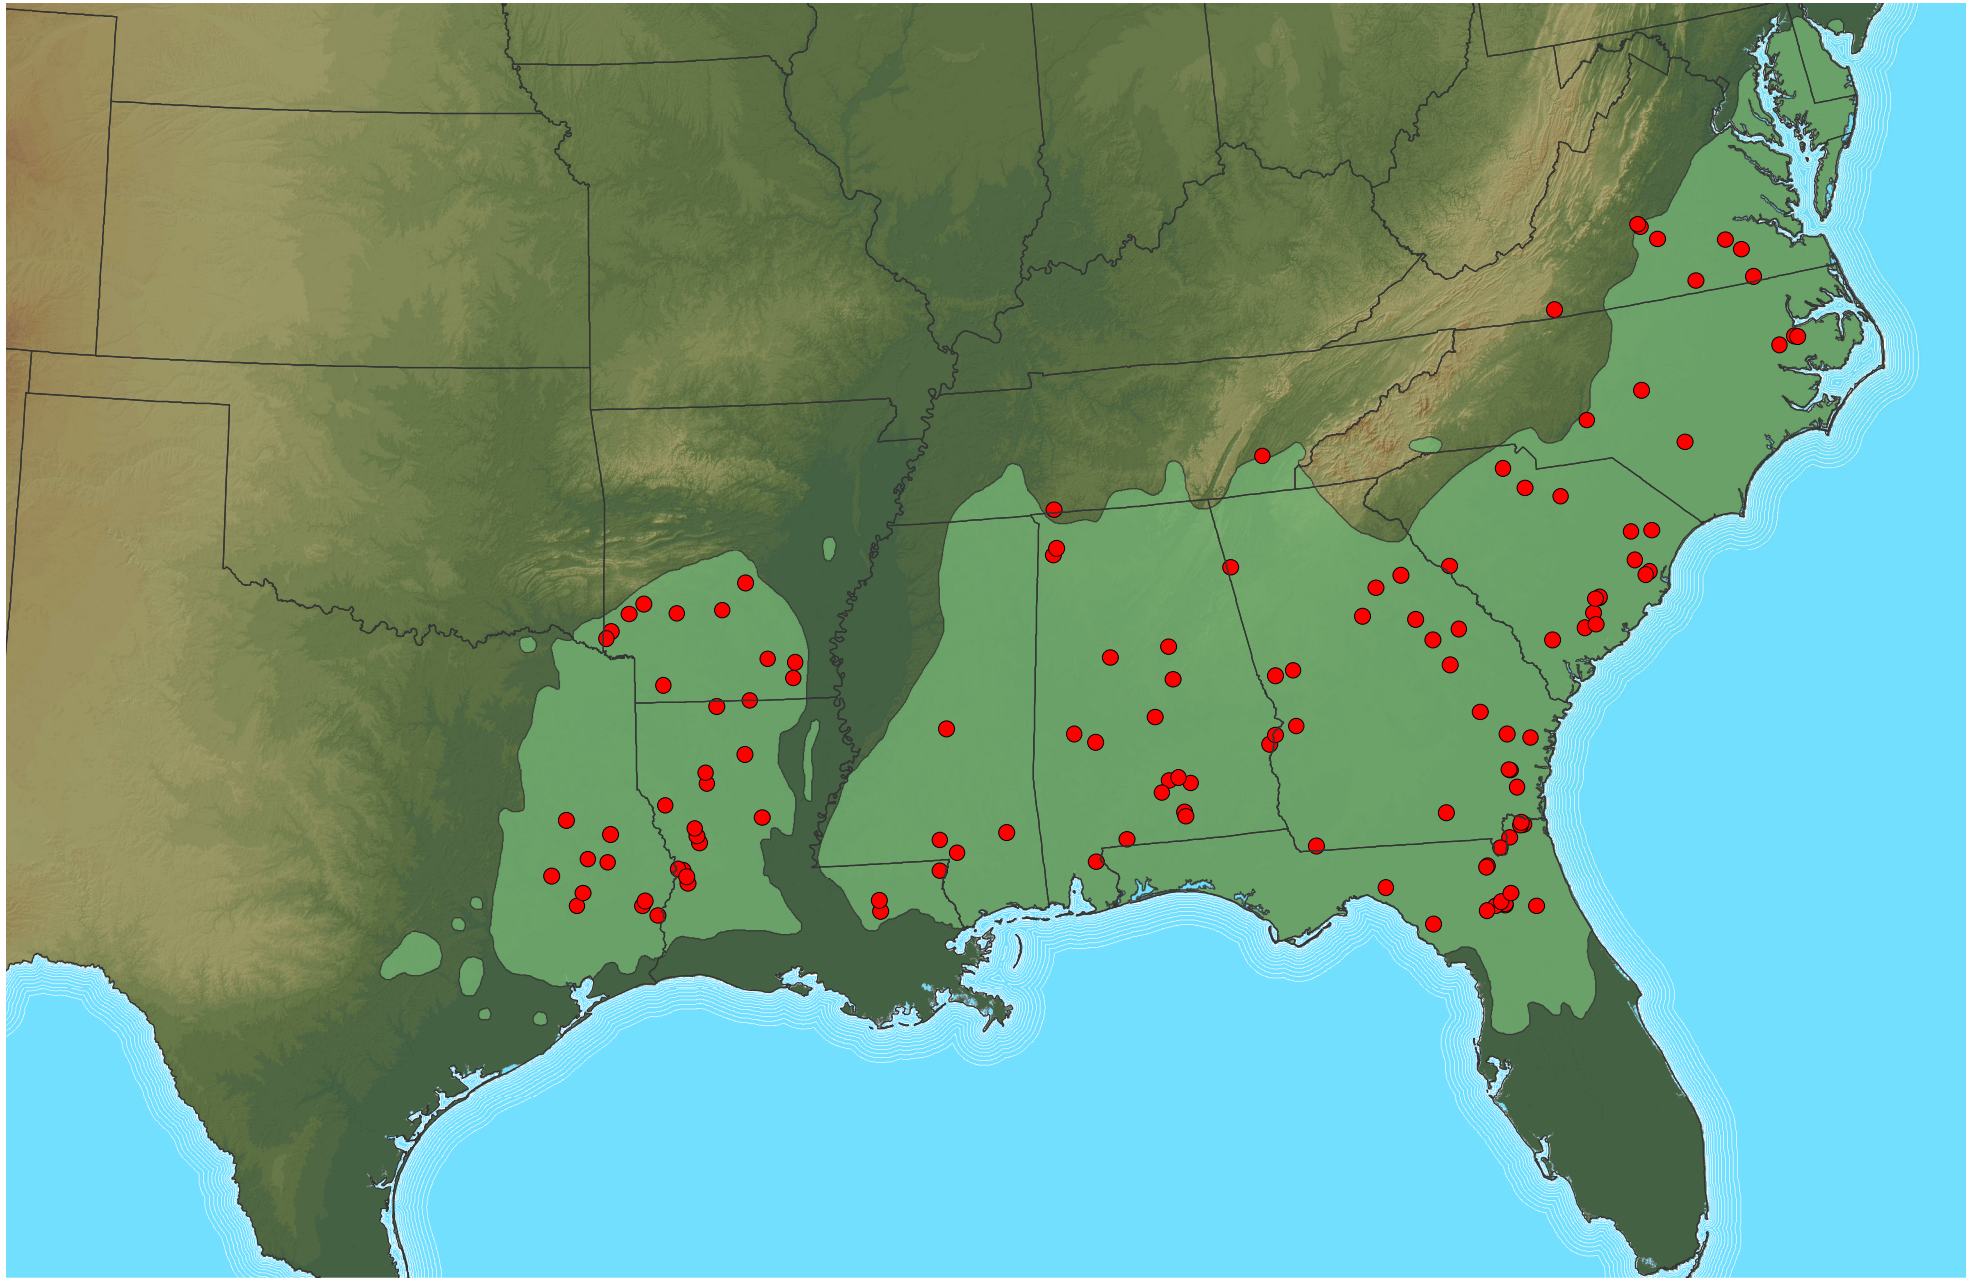

PINEMAP

 Loblolly pine

 Tier 2

0 180 360 Miles

N