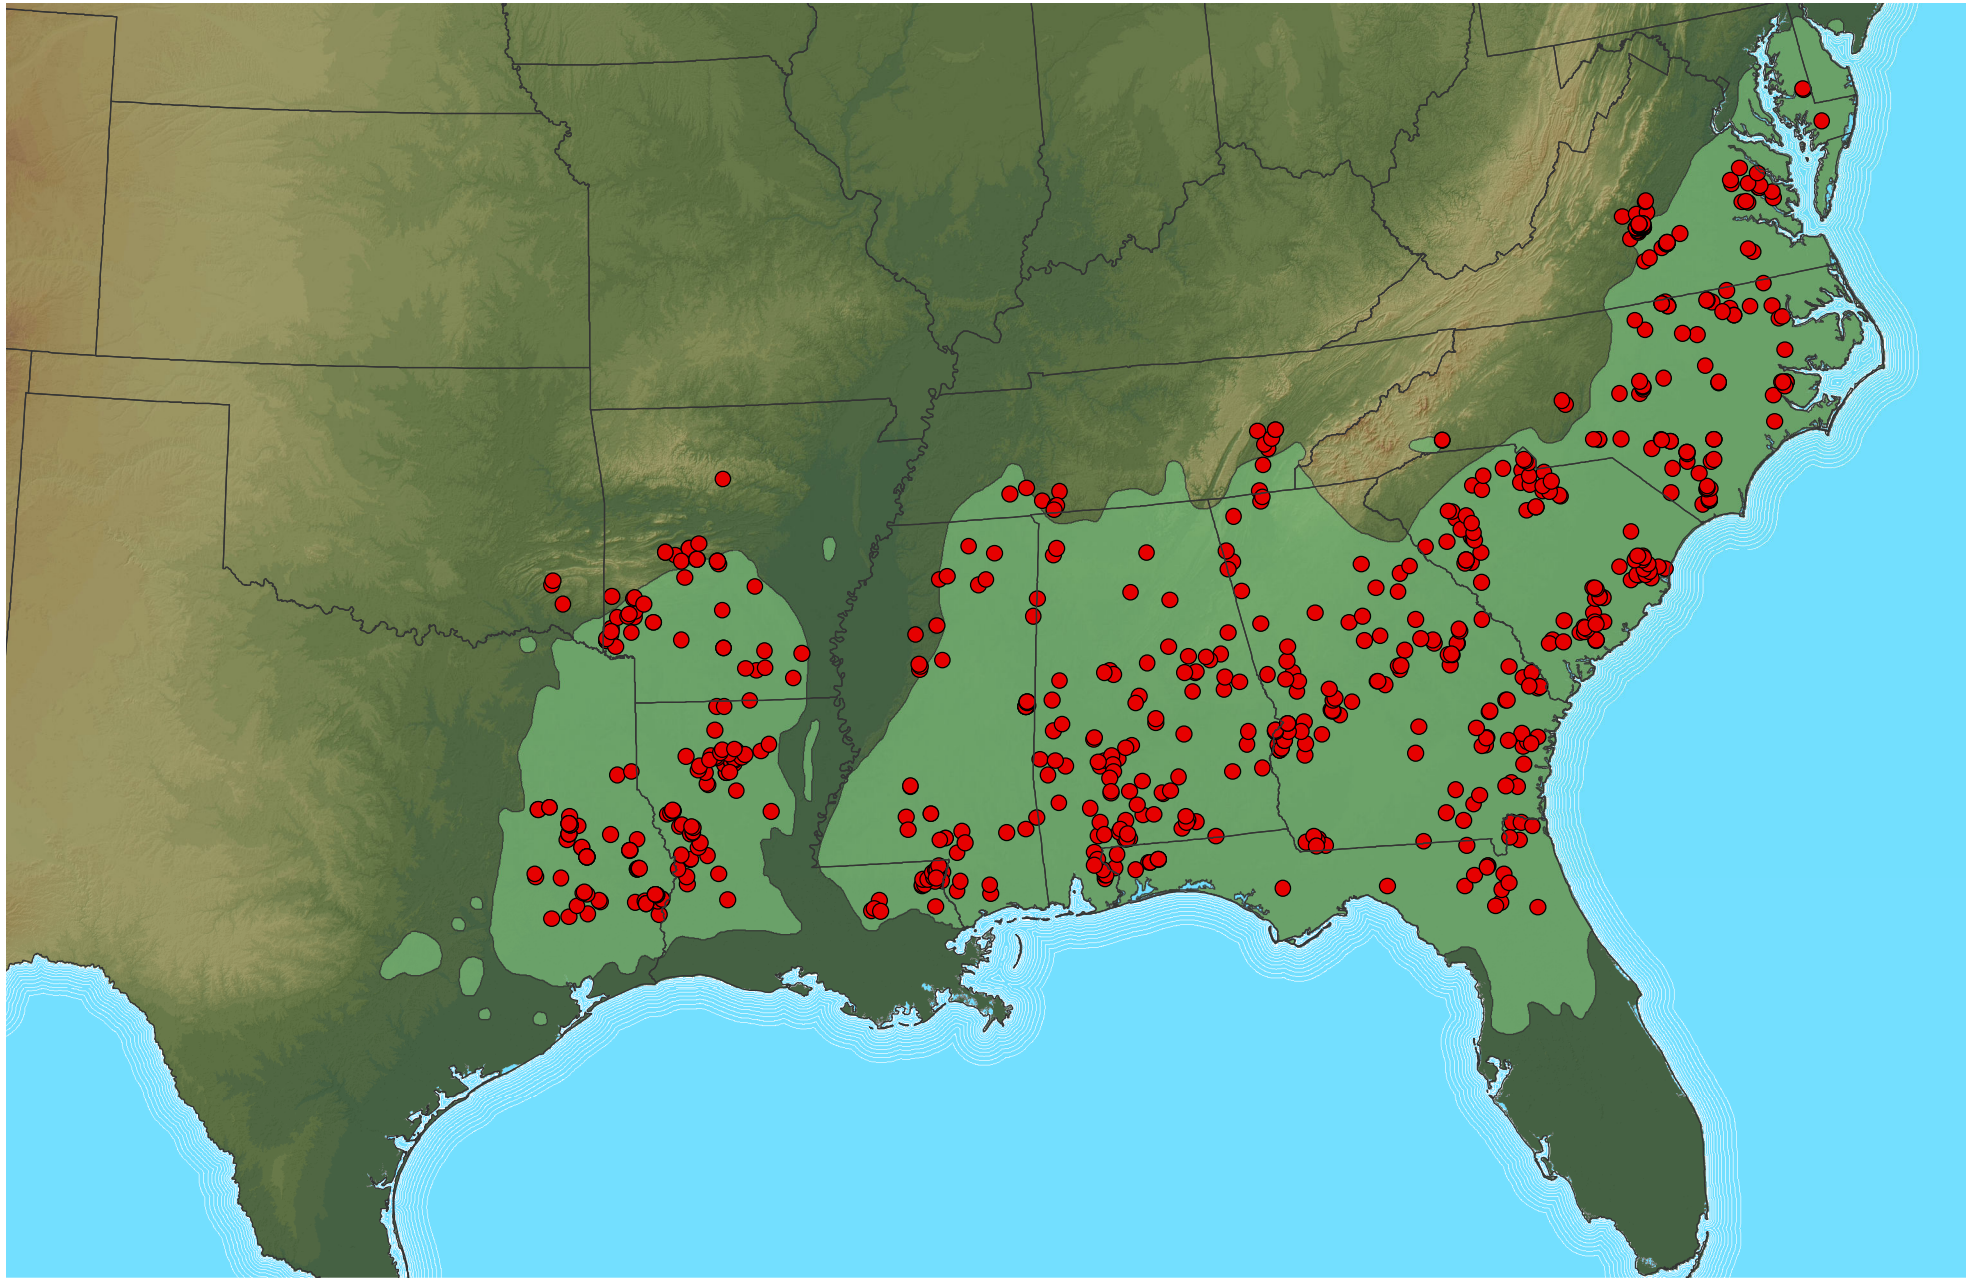

PINEMAP

 Loblolly pine

 Tier 1

0 180 360 Miles

N